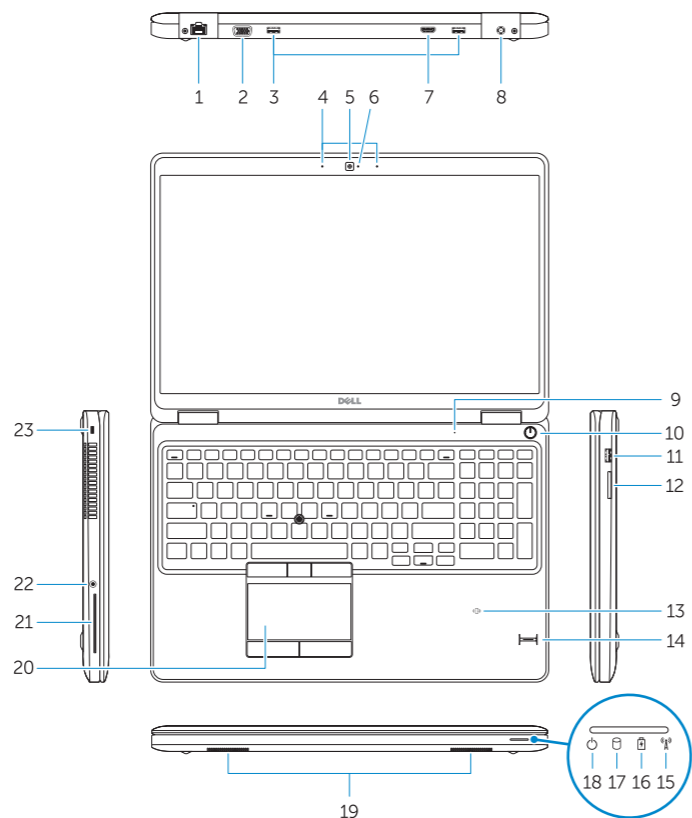

dell.com/contactdell

dell.com/regulatory_compliance

P37F

P37F001

Latitude 15-E5550/5550

Features

Kenmerken | Funkcje | Caracteristici | Funkcije

1. Network connector
2. VGA connector
3. USB 3.0 connectors
4. Microphones (optional)
5. Camera
6. Camera-status light
7. HDMI connector
8. Power connector
9. Microphone
10. Power button
11. USB 3.0 connector with PowerShare
12. Memory-card reader
13. Contactless smart-card reader (optional)
14. Fingerprint reader (optional)
15. Wireless-status light
16. Battery-status light
17. Hard-drive activity light
18. Power-status light
19. Speakers
20. Touchpad
21. Smart-card reader (optional)
22. Headset connector
23. Security-cable slot
24. Dock connector (optional)
25. Service-tag label