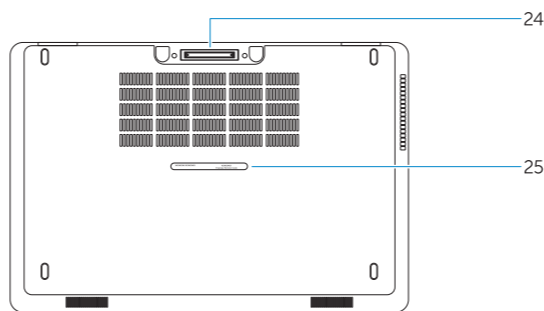

dell.com/contactdell

dell.com/regulatory_compliance

P37F

P37F001

Latitude 15-E5550/5550

Features

Kenmerken | Funkcje | Caracteristici | Funkcije

1. Network connector
2. VGA connector
3. USB 3.0 connectors
4. Microphones (optional)
5. Camera
6. Camera-status light
7. HDMI connector
8. Power connector
9. Microphone
10. Power button
11. USB 3.0 connector with PowerShare
12. Memory-card reader
13. Contactless smart-card reader (optional)
14. Fingerprint reader (optional)
15. Wireless-status light
16. Battery-status light
17. Hard-drive activity light
18. Power-status light
19. Speakers
20. Touchpad
21. Smart-card reader (optional)
22. Headset connector
23. Security-cable slot
24. Dock connector (optional)
25. Service-tag label